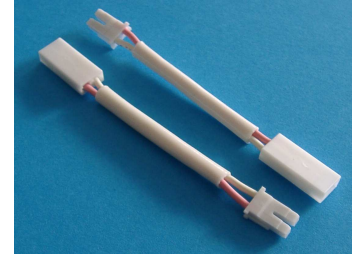

JST
Housing: BHR-04VS-1
Connector: SM04(4.0)B-BHS-1-TB
Length: 500mm

Output Cable No. 6

JST
Housing: BHR-03VS-1
Connector: SM03(4.0)B-BHS-1-TB
Length: 500mm

Output Cable No. 7

Mitsumi
Housing: M63M83-04
Connector: M60-04-30-134P
Length: 150mm
 stripped and tinned

Output Cable No. 8

JAE
Housing: HV-2S-C1
Connector: HV-2P-HF-E1400
Length: 500mm

Output Cable No. 9

Honda
Housing: QZ-19-A3MYLA-02
Connector: QZ-19-3F01
Length: 500mm

Power Systems – The Power Solution

Web: www.Power-Systems.de
 Email: Info@Power-Systems.de

Address: Hauptstrasse 48 ; 74360 Ilsfeld-Auenstein / Germany
 Tel. : + 49 / 70 62 / 67 59 - 6
 Fax: + 49 / 70 62 / 67 59 - 800

CABLE

OUTPUT CABLE FOR BACKLIGHT INVERTER

Output Cable No. 10

JST
Housing: BHR-02VS-1
Connector: SM02(4.0)B-BHS-1-TB
Length: -

Output Cable No. 11

JST
Housing: BHR-03VS-1
Connector: SM02(8.0)B-BHS-1-TB
Length: -

Output Cable No. 12

JST
Housing: BHSMR-02VS
Connector: BHSR-02VS-1
Length: 50 mm

Output Cable 13

JST
Housing: BHMR-03V
Connector: BHR-03VS
Length: 200mm
 stripped and tinned