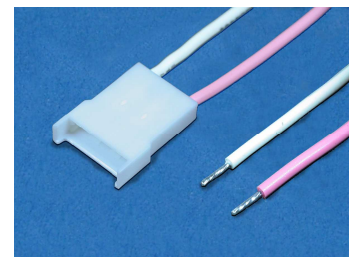

Output Cable No. 11

JST
Housing: BHR-03VS-1
Connector: SM02(8.0)B-BHS-1-TB
Length: -

Output Cable No. 12

JST
Housing: BHSMR-02VS
Connector: BHSR-02VS-1
Length: 50 mm

Output Cable 13

JST
Housing: BHMR-03V
Connector: BHR-03VS
Length: 200mm
 stripped and tinned

Output Cable 14

JST
Housing: BHMR-03V
Connector: BHR-03VS
Length: 100mm
 stripped and tinned

Output Cable 15

JST
Housing: BHSMR-02VS
Connector: BHSR-02VS-1
Length: 100mm
 stripped and tinned

Output Cable No. 16

JST
Housing: BHR-03VS-1
Connector: BHSMR-02VS
Length: 80mm

Output Cable No. 17

JST
Housing: BHMR-03V
Connector: BHSR-02VS-1
Length: 30mm

Output Cable 18

JST
Housing: BHMR-03V
Connector: BHR-03VS
Length: 50mm
 stripped and tinned