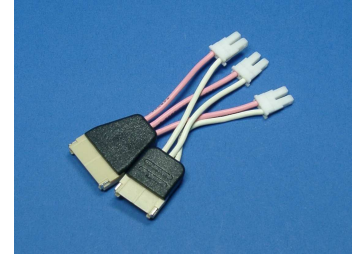

OUTPUT CABLE FOR BACKLIGHT INVERTER

Output Cable No.19

Mitsumi
Housing: M63M83-04
Connector: M60-04-30-134P
Length: 200mm
 stripped and tinned

Output Cable 20

JST
Housing: BHMR-03V
Connector: BHR-03VS
Length: 57mm
 stripped and tinned

Adapter CXA-0286

JST
Housing: SM03(4.0)B-BHS-1-TB
 SM03(6.0)B-BHS-1-TB
Connector: BHSR-02VS-1
Length: 50mm

Output Cable Ext.

JST
Housing: BHMR-03VS-1
Connector: BHR-03VS-1
Length: 100mm

Output Cable Y

JST
Housing: BHMR-03VS-1
Connector: BHR-04VS-1
Length: 50mm