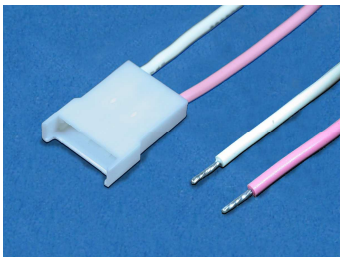

Output Cable No. 11

JST
Housing: BHR-03VS-1
Connector: SM02(8.0)B-BHS-1-TB
Length: -

Output Cable No. 12

JST
Housing: BHSMR-02VS
Connector: BHSR-02VS-1
Length: 50 mm

Output Cable 13

JST
Housing: BHMR-03V
Connector: BHR-03VS
Length: 200mm
 stripped and tinned

Output Cable 14

JST
Housing: BHMR-03V
Connector: BHR-03VS
Length: 100mm
 stripped and tinned

Output Cable 15

JST
Housing: BHSMR-02VS
Connector: BHSR-02VS-1
Length: 100mm
 stripped and tinned

Output Cable No. 16