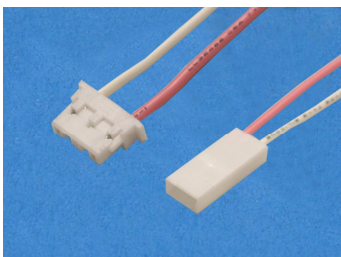

JST
Housing: BHR-04VS-1
Connector: SM04(4.0)B-BHS-1-TB
Length: 500mm

Output Cable No. 6

JST
Housing: BHR-03VS-1
Connector: SM03(4.0)B-BHS-1-TB
Length: 500mm

Output Cable No. 7

Mitsumi
Housing: M63M83-04
Connector: M60-04-30-134P
Length: 150mm
 stripped and tinned

Output Cable No. 11

JST
Housing: BHR-03VS-1
Connector: SM02(8.0)B-BHS-1-TB
Length: -

Output Cable No. 12

JST
Housing: BHSMR-02VS
Connector: BHSR-02VS-1
Length: 50 mm

Output Cable 13

JST
Housing: BHMR-03V
Connector: BHR-03VS
Length: 200mm
 stripped and tinned

Output Cable 14

JST
Housing: BHMR-03V
Connector: BHR-03VS
Length: 100mm
 stripped and tinned

Output Cable 15

JST
Housing: BHSMR-02VS
Connector: BHSR-02VS-1
Length: 100mm
 stripped and tinned

Output Cable No. 16

JST
Housing: BHR-03VS-1
Connector: BHSMR-02VS
Length: 80mm

Output Cable No. 17

JST
Housing: BHMR-03V
Connector: BHSR-02VS-1
Length: 30mm

Output Cable 18

JST
Housing: BHMR-03V
Connector: BHR-03VS
Length: 50mm
 stripped and tinned