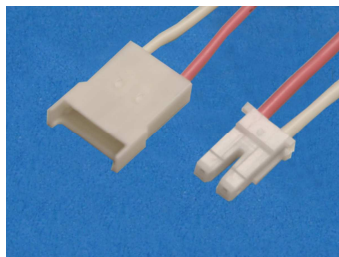

Output Cable No. 11

JST
Housing: BHR-03VS-1
Connector: SM02(8.0)B-BHS-1-TB
Length: -

Output Cable No. 12

JST
Housing: BHSMR-02VS
Connector: BHSR-02VS-1
Length: 50 mm

Output Cable 13

JST
Housing: BHMR-03V
Connector: BHR-03VS
Length: 200mm
 stripped and tinned

Output Cable 14

JST
Housing: BHMR-03V
Connector: BHR-03VS
Length: 100mm
 stripped and tinned

Output Cable 15

JST
Housing: BHSMR-02VS
Connector: BHSR-02VS-1
Length: 100mm
 stripped and tinned

Output Cable No. 16

JST
Housing: BHR-03VS-1
Connector: BHSMR-02VS
Length: 80mm

Output Cable No. 17

JST
Housing: BHMR-03V
Connector: BHSR-02VS-1
Length: 30mm

Output Cable 18

JST
Housing: BHMR-03V
Connector: BHR-03VS
Length: 50mm
 stripped and tinned