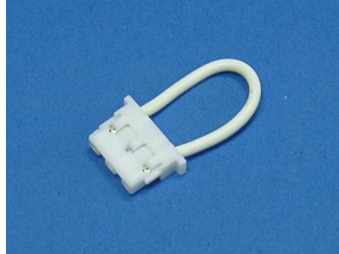

JST
Housing: BHR-04VS-1
Connector: SM04(4.0)B-BHS-1-TB
Length: 500mm

Output Cable No. 6

JST
Housing: BHR-03VS-1
Connector: SM03(4.0)B-BHS-1-TB
Length: 500mm

Output Cable No. 7

Mitsumi
Housing: M63M83-04
Connector: M60-04-30-134P
Length: 150mm
 stripped and tinned

Output Cable No. 8

JAE
Housing: HV-2S-C1
Connector: HV-2P-HF-E1400
Length: 500mm

Output Cable No. 9

Honda
Housing: QZ-19-A3MYLA-02
Connector: QZ-19-3F01
Length: 500mm

Power Systems – The Power Solution

Web: www.Power-Systems.de
 Email: Info@Power-Systems.de

Address: Hauptstrasse 48 ; 74360 Ilsfeld-Auenstein / Germany
 Tel. : + 49 / 70 62 / 67 59 - 6
 Fax: + 49 / 70 62 / 67 59 - 800

CABLE

OUTPUT CABLE FOR BACKLIGHT INVERTER

Output Cable No. 10

JST
Housing: BHR-02VS-1
Connector: SM02(4.0)B-BHS-1-TB
Length: -

Output Cable No. 11

JST
Housing: BHR-03VS-1
Connector: SM02(8.0)B-BHS-1-TB
Length: -

Output Cable No. 12

JST
Housing: BHSMR-02VS
Connector: BHSR-02VS-1
Length: 50 mm

Output Cable 13

JST
Housing: BHMR-03V
Connector: BHR-03VS
Length: 200mm
 stripped and tinned