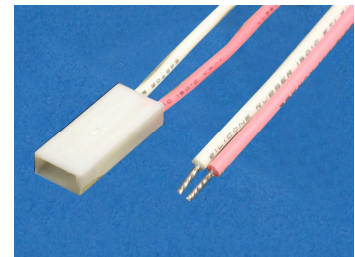

Output Cable No. 11

JST
Housing: BHR-03VS-1
Connector: SM02(8.0)B-BHS-1-TB
Length: -

Output Cable No. 12

JST
Housing: BHSMR-02VS
Connector: BHSR-02VS-1
Length: 50 mm

Output Cable 13

JST
Housing: BHMR-03V
Connector: BHR-03VS
Length: 200mm
 stripped and tinned

Output Cable 14

JST
Housing: BHMR-03V
Connector: BHR-03VS
Length: 100mm
 stripped and tinned

Output Cable 15

JST
Housing: BHSMR-02VS
Connector: BHSR-02VS-1
Length: 100mm
 stripped and tinned

Output Cable No. 16