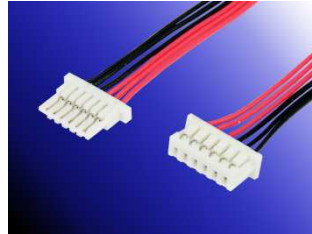

Adapter Cable No.20

JST (to Display)
Housing: SSHL-03T-P0.2
Molex (to Converter)
Housing: 501330-0600
Length: 200mm