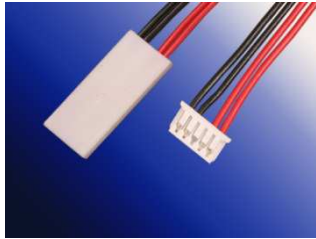

ADAPTER CABLE FOR BACKLIGHT CONVERTER

Adapter Cable No.10

Molex (to Converter)
Housing: 51021-0500
JST (to Display)
Housing: BHSMR-02VS
Length: 200mm